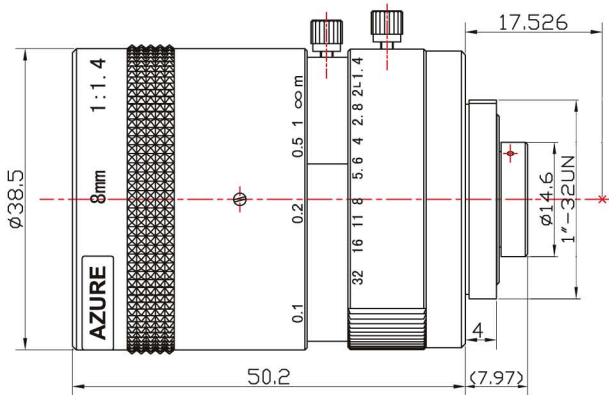

**5
Mega-Pixel**

Manual Iris

C-mount

Item No	AZURE-0814M5M
Resolution	5 mega-pixel
Focal length	8mm
Back Focus	9.91mm
Mount	C
F/NO	1.4
Format	2/3"
Iris Type	Manual Iris
Angle of View	66°
Distortion	<0.5%
Focusing range	∞ ~ 0.1m
Dimension	∅ 38.5 × 50.2mm
Filter Thread	M35.5 × 0.5mm

**Applicable camera
(Model)**

1"	<input type="checkbox"/>
2/3"	<input checked="" type="checkbox"/>
1/2"	<input type="checkbox"/>
1/3"	<input type="checkbox"/>
1/4"	<input type="checkbox"/>