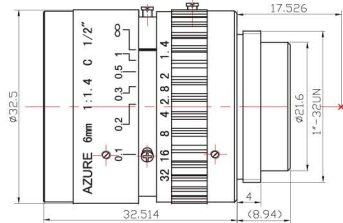

2.0Mega-pixel Lens

1/2"Format Manual Iris Fixed Lens

1/2"Format

Manual Iris

C-Mount

Phone +66 87 803 1661 | www.imRNasia.com | sale@imRNasia.com

| | | |
|-------------------|---------------------|-------|
| Item No | AZURE-0614MM | |
| Resolution | 100lp/mm (2MP) | |
| Format | 1/2" | |
| Mount | C | |
| Focal Length | 6mm | |
| F / No | F1.4~F32 | |
| Back Focus | 9.262mm | |
| Iris Type | Manual Iris | |
| Horizontal Angle | 1/2 format | 54.6° |
| | 1/3 format | 42.3° |
| | 1/4 format | 32.4° |
| Distortion | <1% | |
| Focusing Range | $\infty \sim 0.1m$ | |
| Design Wavelength | 400~950nm | |
| Filter Thread | M30.5 × 0.5 | |
| Dimension | Φ 32.5 × 32.514mm | |
| Weight | 100g | |